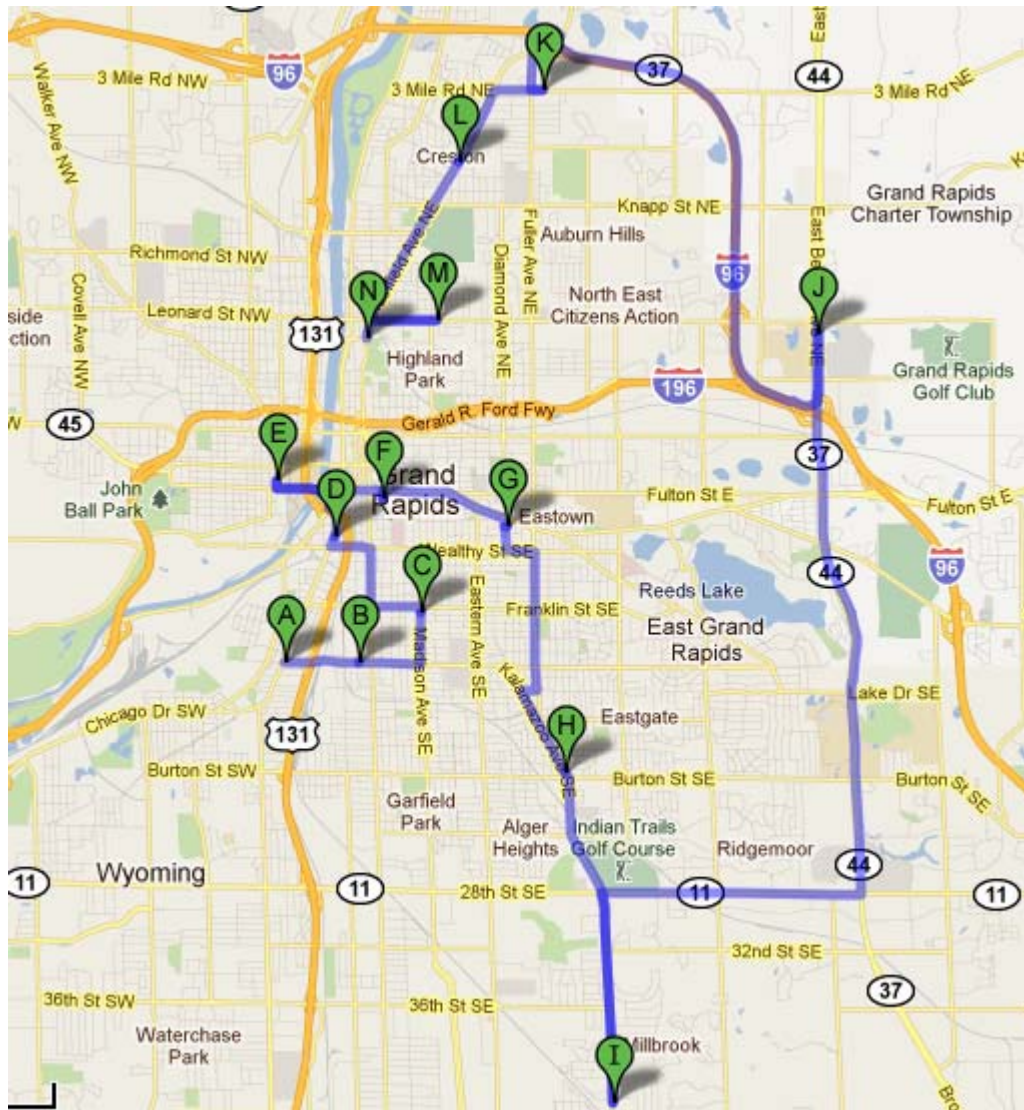

Grand Rapids Historic and Former Fire Stations

Compiled by Mike Legeros, Raleigh, N.C. - September 2011

	Built	Closed			Status	
A	1912	1979	#12	554 Hall St SW	Still standing	
B	1897	1926	#10	100 Hall St SW	Still standing	
C	1891	?	#7	816 Madison Ave SE	Still standing	
D	1879	1998	#6	312 Grandville Ave SW		

E	1884	1961	#8	40 Lexington Ave NW	Still standing	
F	1911	active	#1	38 LaGrave Ave SE	Still standing	
G	1902	active	#11	1002 Chester St Se	Still standing	
H	1949	1989	#4	1945 Kalamazoo Ave SE	Still standing	
I	1970	1981	#2	4238 Kalamazoo Ave SE	Annexed Paris Township Still Standing	

O	1880	1980	#5	Leonard and Monroe Allendale, MI	Demolished, 1979 Rebuilt as a museum	
	1859		#3	518 Scribner Avenue NW	Demolished	
	1875		#2	332 Barclay Avenue NE	Demolished	
	1875		#5	Leonard and Taylor	Demolished	
	1875		#6	1236 Scribner Ave NW	Demolished	
	1887	1922	#3	523 Front Ave NW	Demolished?	
	1922	1966	#3	Bridge near Seward Ave	Demolished	
	1961 (opens)		#8	1154 Covell Ave	Annexed Walker Township FD Demolished	

- A 554 Hall Street Southwest, Grand Rapids, MI ×
- B 100 Hall Street Southwest, Grand Rapids, MI ×
- C 816 Madison Avenue Southeast, Grand Raptic ×
- D 312 Grandville Ave SW, Grand Rapids, MI 495 ×
- E 40 Lexington Avenue Northwest, Grand Rapid ×
- F 38 LaGrave Ave SE, grand rapdis, mi ×
- G 1002 Chester Street Southeast, Grand Rapid: ×
- H 1945 Southeast Kalamazoo Avenue, Grand R ×
- I 4238 Kalamazoo Avenue Southeast, Grand R ×
- J 1159 East Beltline Avenue Northeast, Grand I ×
- K 1252 3 Mile Road Northeast, Grand Rapids, M ×
- L 2251 Plainfield Avenue Northeast, Grand Rap ×
- M 527 Leonard Street Northeast, Grand Rapids, ×
- N 1734 Division Avenue North, Grand Rapids, M ×