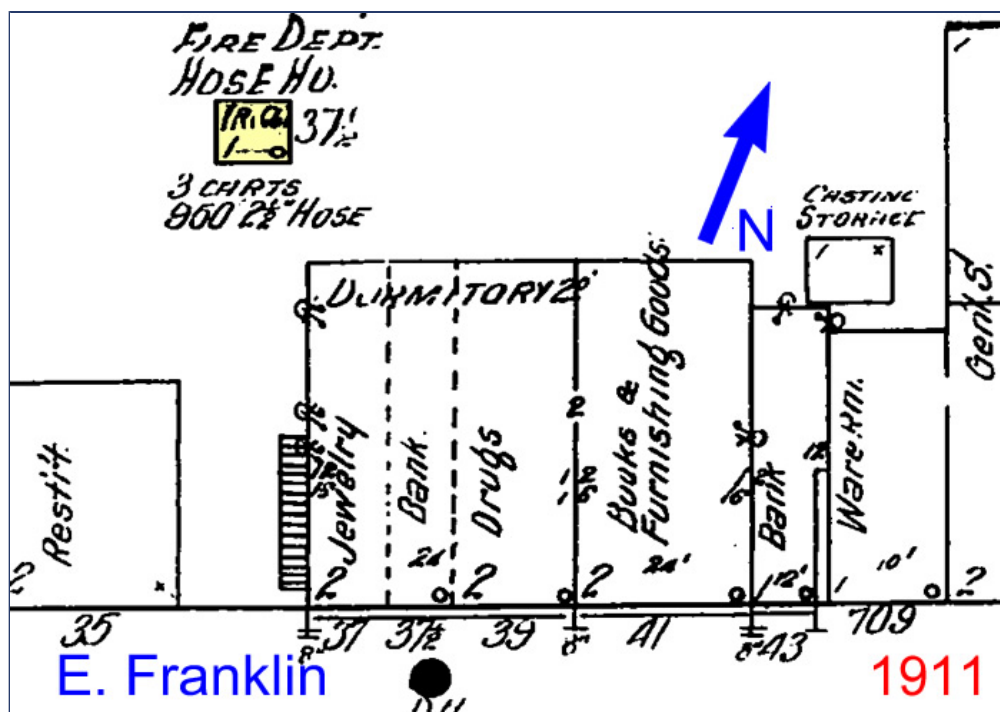

Legeros Fire Blog Archives 2006-2015 - Chapel Hill Fire « Given One Day for Usi... » Bessemer and 10-A Fir... Stations via Sanborn Maps - 1911 to 1945

Chapel Hill Fire Stations via Sanborn Maps - 1911 to 1945

01/25/15 66 W, 6 I - + 7 - 6

April 23, 2018

This posting has been updated with an additional fire department building that was also shown on 1915 maps.

For your Sunday evening historical enjoyment, Sanborn Fire Insurance Map drawings of Chapel Hill fire station locations, from 1911 (hose house), 1915 (one-story fire station), 1925 (two-story fire station), and 1949 1945 (two-story town hall). Those are the map years. Click to enlarge: