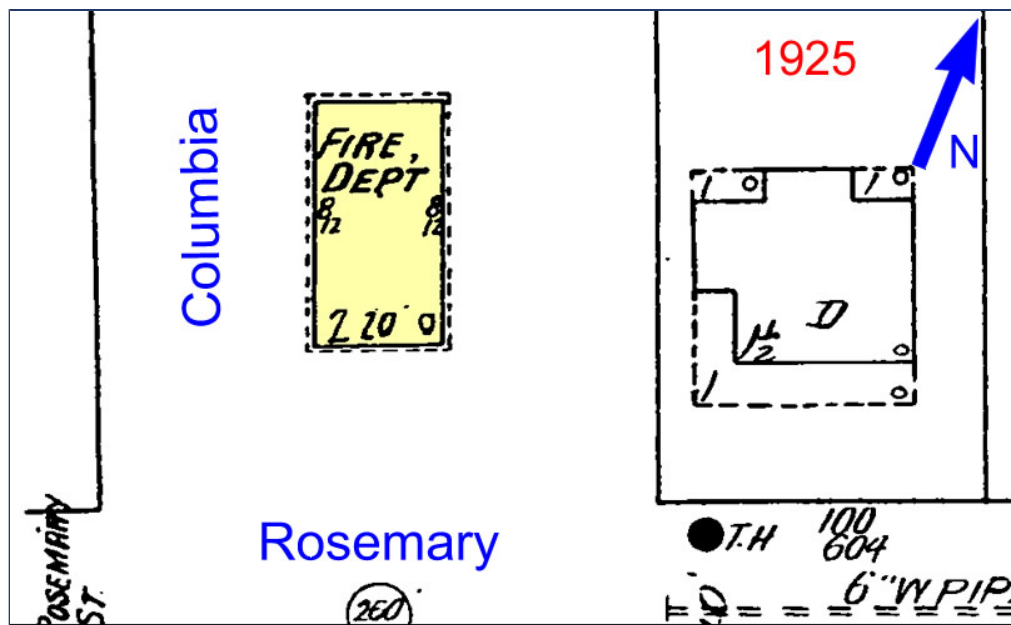

01/25/15 66 W, 6 I - + 7 - 6

April 23, 2018

This posting has been updated with an additional fire department building that was also shown on 1915 maps.

For your Sunday evening historical enjoyment, Sanborn Fire Insurance Map drawings of Chapel Hill fire station locations, from 1911 (hose house), 1915 (one-story fire station), 1925 (two-story fire station), and 1949 1945 (two-story town hall). Those are the map years. Click to enlarge: