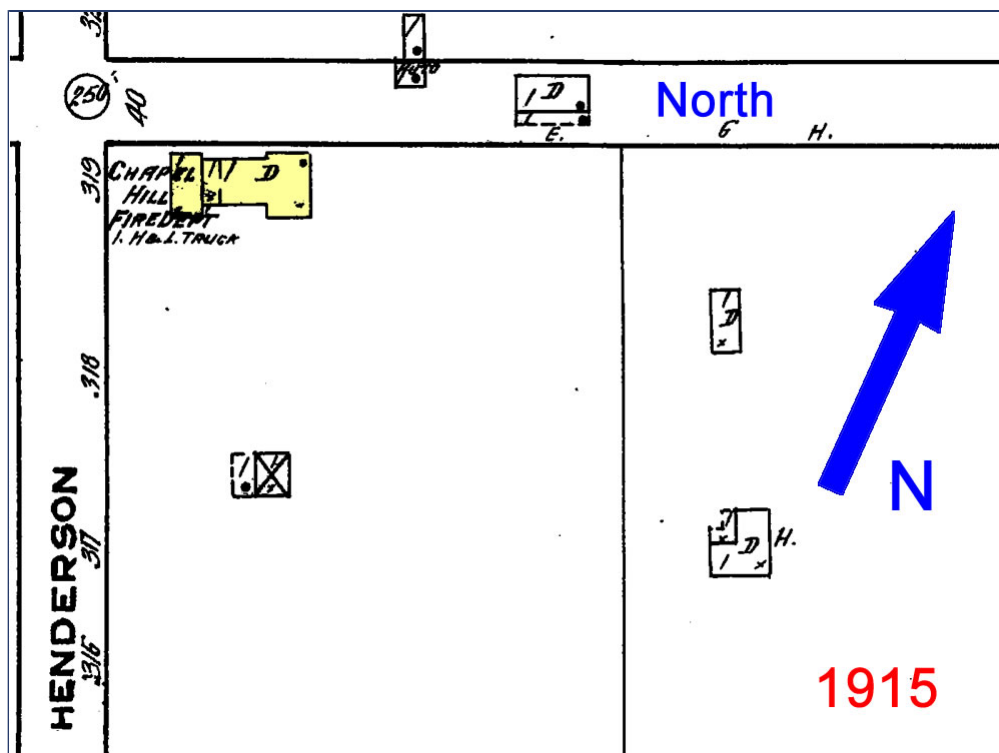

Legeros Fire Blog Archives 2006-2015 - Chapel Hill Fire « Given One Day for Usi... » Bessemer and 10-A Fir... Stations via Sanborn Maps - 1911 to 1945

Chapel Hill Fire Stations via Sanborn Maps - 1911 to 1945

01/25/15 66 W, 6 I - + 7 - 6

April 23, 2018

This posting has been updated with an additional fire department building that was also shown on 1915 maps.

For your Sunday evening historical enjoyment, Sanborn Fire Insurance Map drawings of Chapel Hill fire station locations, from 1911 (hose house), 1915 (one-story fire station), 1925 (two-story fire station), and 1949 1945 (two-story town hall). Those are the map years. Click to enlarge: