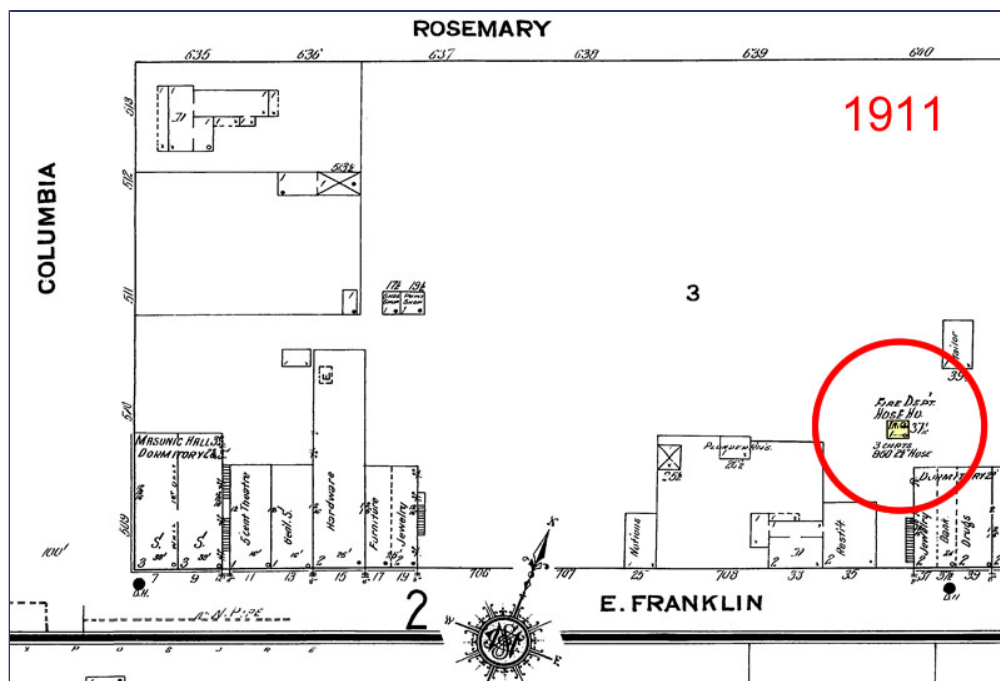

Legeros Fire Blog Archives 2006-2015 - Chapel Hill Fire « Given One Day for Usi... » Bessemer and 10-A Fir... Stations via Sanborn Maps - 1911 to 1945

Chapel Hill Fire Stations via Sanborn Maps - 1911 to 1945

01/25/15 66 W, 6 I - + 7 - 6

April 23, 2018

This posting has been updated with an additional fire department building that was also shown on 1915 maps.

For your Sunday evening historical enjoyment, Sanborn Fire Insurance Map drawings of Chapel Hill fire station locations, from 1911 (hose house), 1915 (one-story fire station), 1925 (two-story fire station), and 1949 1945 (two-story town hall). Those are the map years. Click to enlarge: