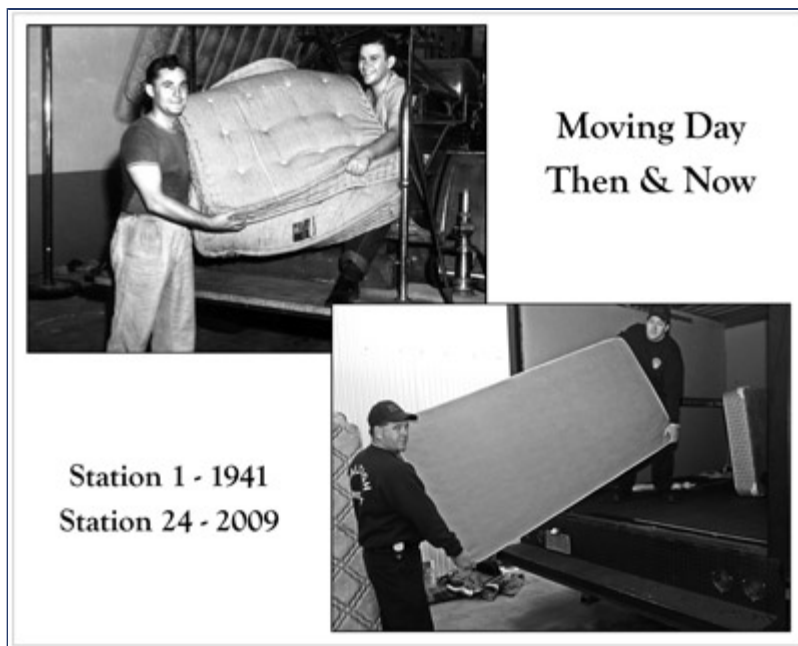

Moving Day, Then & Now

01/03/09 39 W, 1 I - + 12 - 12

Top image shows personnel moving into Station 1 on South Salisbury Street on August 12, 1941. Courtesy North Carolina State Archives.
Bottom image shows personnel moving into Station 24 on Fossil Creek Court on January 3, 2009. Click to enlarge.