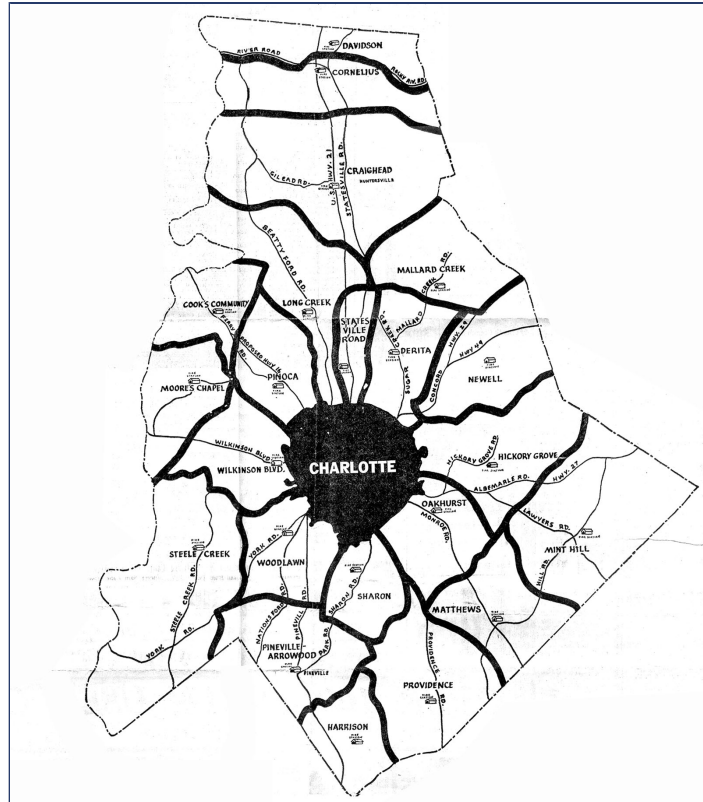

Mecklenburg County Fire Protection Map, 1959

10/28/09 77 W, 1 I - + 14 - 15

Here's another find, a rural fire protection map for Mecklenburg County that appeared in the March 8, 1959, edition of the Charlotte Observer. The districts depicted are Cook's Community, Cornelius, Craighead (Huntersville), Davidson, Derita, Harrison, Hickory Grove, Long Creek, Mallard Creek, Matthews, Mint Hill, Moores Chapel, Newell, Oakhurst, Pineville-Arrowood, Pinoca, Providence, Sharon, Statesville Road, Steele Creek, Wilkinson Boulevard, and Woodlawn. Anyone have a current map, for comparison? Click once or twice to enlarge: