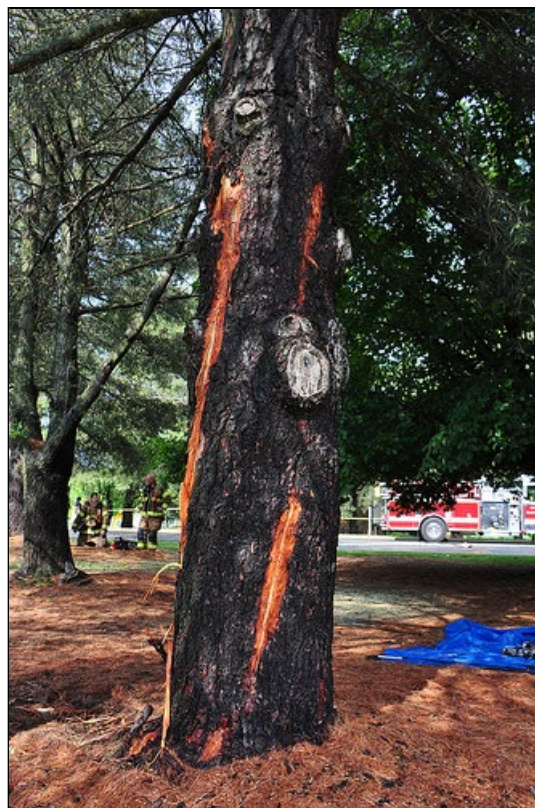

Tree That Was Struck by Lightning

05/24/13 67 W, 1 I - + 5 - 1

Here's something that you don't see every day, a tree that was struck by lightning at the scene of a structure fire. The lightning strike also started the two-alarm apartment fire on Calumet on Tuesday. See more photos from the scene [from Lee Wilson](#), as well the shots [by Mike Legeros](#). Read prior posting [about the incident](#).

Lee Wilson photo

After being blown back into my house when lightning struck a tree just off the porch, I have no desire to be anywhere near a lightning strike. Ugh.

Duda ([Email](#)) - 05/28/13 - 11:48

Name: (real name preferred)
E-mail: (optional)
Web Site: (optional)