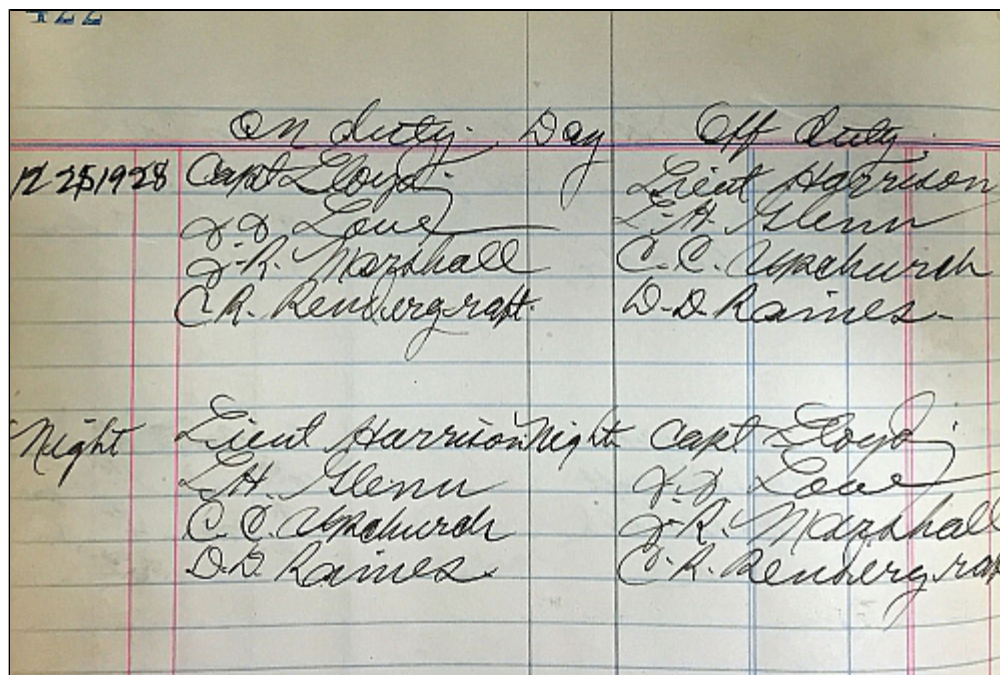

Crews of Christmas Past

12/26/15 44 W, 1 I - + 25 - 16

Presented by the Raleigh Fire Museum, the men and women of the Raleigh Fire Department who stood watch on December 25, in select years between 1928 and 1996. Log book excerpts. [View the photo album](#), or see same via their [Facebook posting](#).