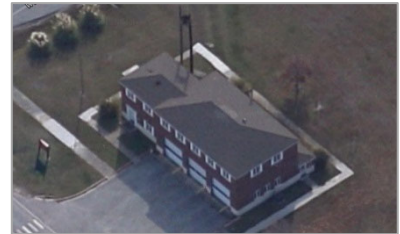

Year built/opened?

Pete Brock photo

Sta 5, OLD
Dogwood Street between Holcolmb and West
Closed in 2000, used for spare apparatus storage.

Year built/opened?

Year closed?

Sta 6 - Camp Geiger
A Street and 7th Street
Quint, rescue, brush, ambulance, BC in 2015

Year built/opened?

Pete Brock photo, top

Sta 7 - Courthouse Bay
Middle Street and Peach Street
Engine, tanker, brush, ambulance, boats in 2015

Year built/opened?

Sta 8 - Camp Johnson
Harlem Drive and Company B Street
Quint, brush in 2015