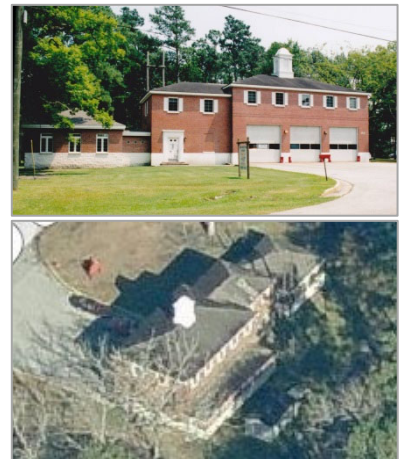

Sta 2 - Midway Park
Butler Drive South between 3rd and 4th
Engine, brush, ambulance in 2015

Year built/opened?

Pete Brock photo, top

Sta 3 - Hadnot Point
Thomas J. McHugh Boulevard and Cross Street Headquarters
Engine, brush, ambulance, BC in 2015

Year built/opened?

Pete Brock photo, top

Sta 4 - Paradise Point
Charles Street and St. Marys Drive
Engine, brush in 2015

Year built/opened?

Pete Brock photo, top

Sta 5 - French Creek
Thomas J. McHugh Boulevard and Gonzalez Boulevard
Engine, ladder, rescue, brush, ambulance in 2015

Year built/opened?

Pete Brock photo

Sta 5, OLD
Dogwood Street between Holcolmb and West
Closed in 2000, used for spare apparatus storage.

Year built/opened?

Year closed?

Sta 6 - Camp Geiger
A Street and 7th Street
Quint, rescue, brush, ambulance, BC in 2015

Year built/opened?

Pete Brock photo, top

Sta 7 - Courthouse Bay
Middle Street and Peach Street
Engine, tanker, brush, ambulance, boats in 2015

Year built/opened?

Sta 8 - Camp Johnson
Harlem Drive and Company B Street
Quint, brush in 2015