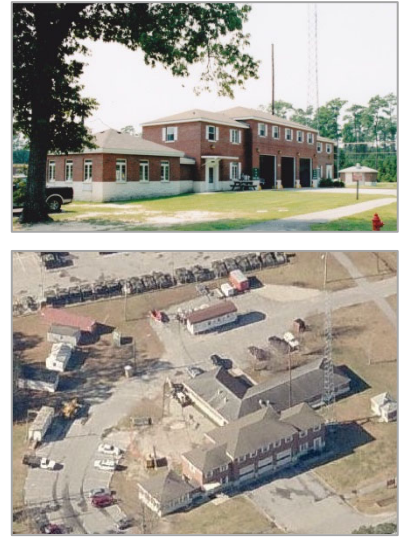

Sta 2 - Midway Park
Butler Drive South between 3rd and 4th
Engine, brush, ambulance in 2015

Year built/opened?

Pete Brock photo, top

Sta 3 - Hadnot Point
Thomas J. McHugh Boulevard and Cross Street Headquarters
Engine, brush, ambulance, BC in 2015

Year built/opened?

Pete Brock photo, top

Sta 4 - Paradise Point
Charles Street and St. Marys Drive
Engine, brush in 2015

Year built/opened?

Pete Brock photo, top