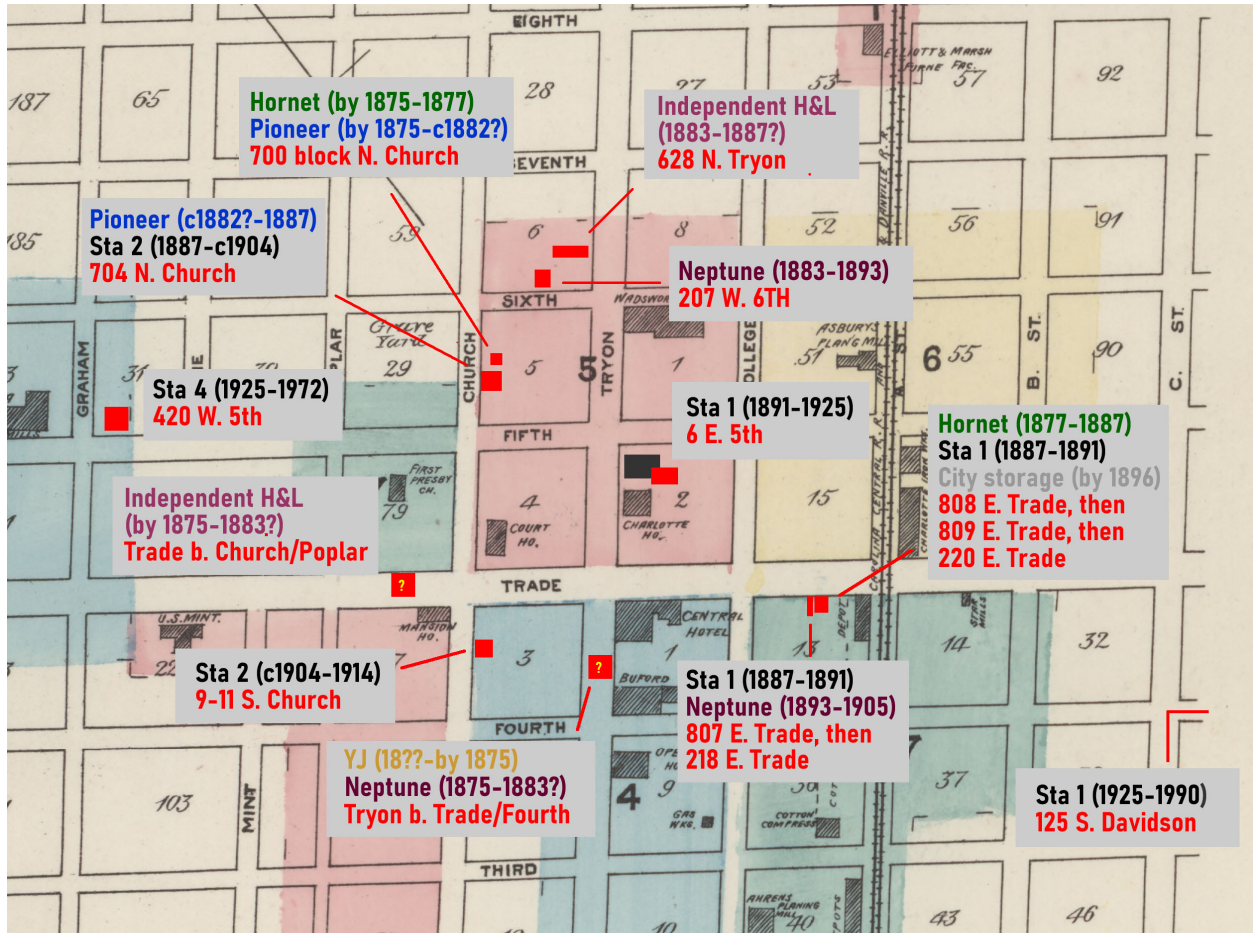

Charlotte Early Fire Stations Map

Last updated March 19, 2022

By Mike Legeros

Base map from 1885 Sanborn Map