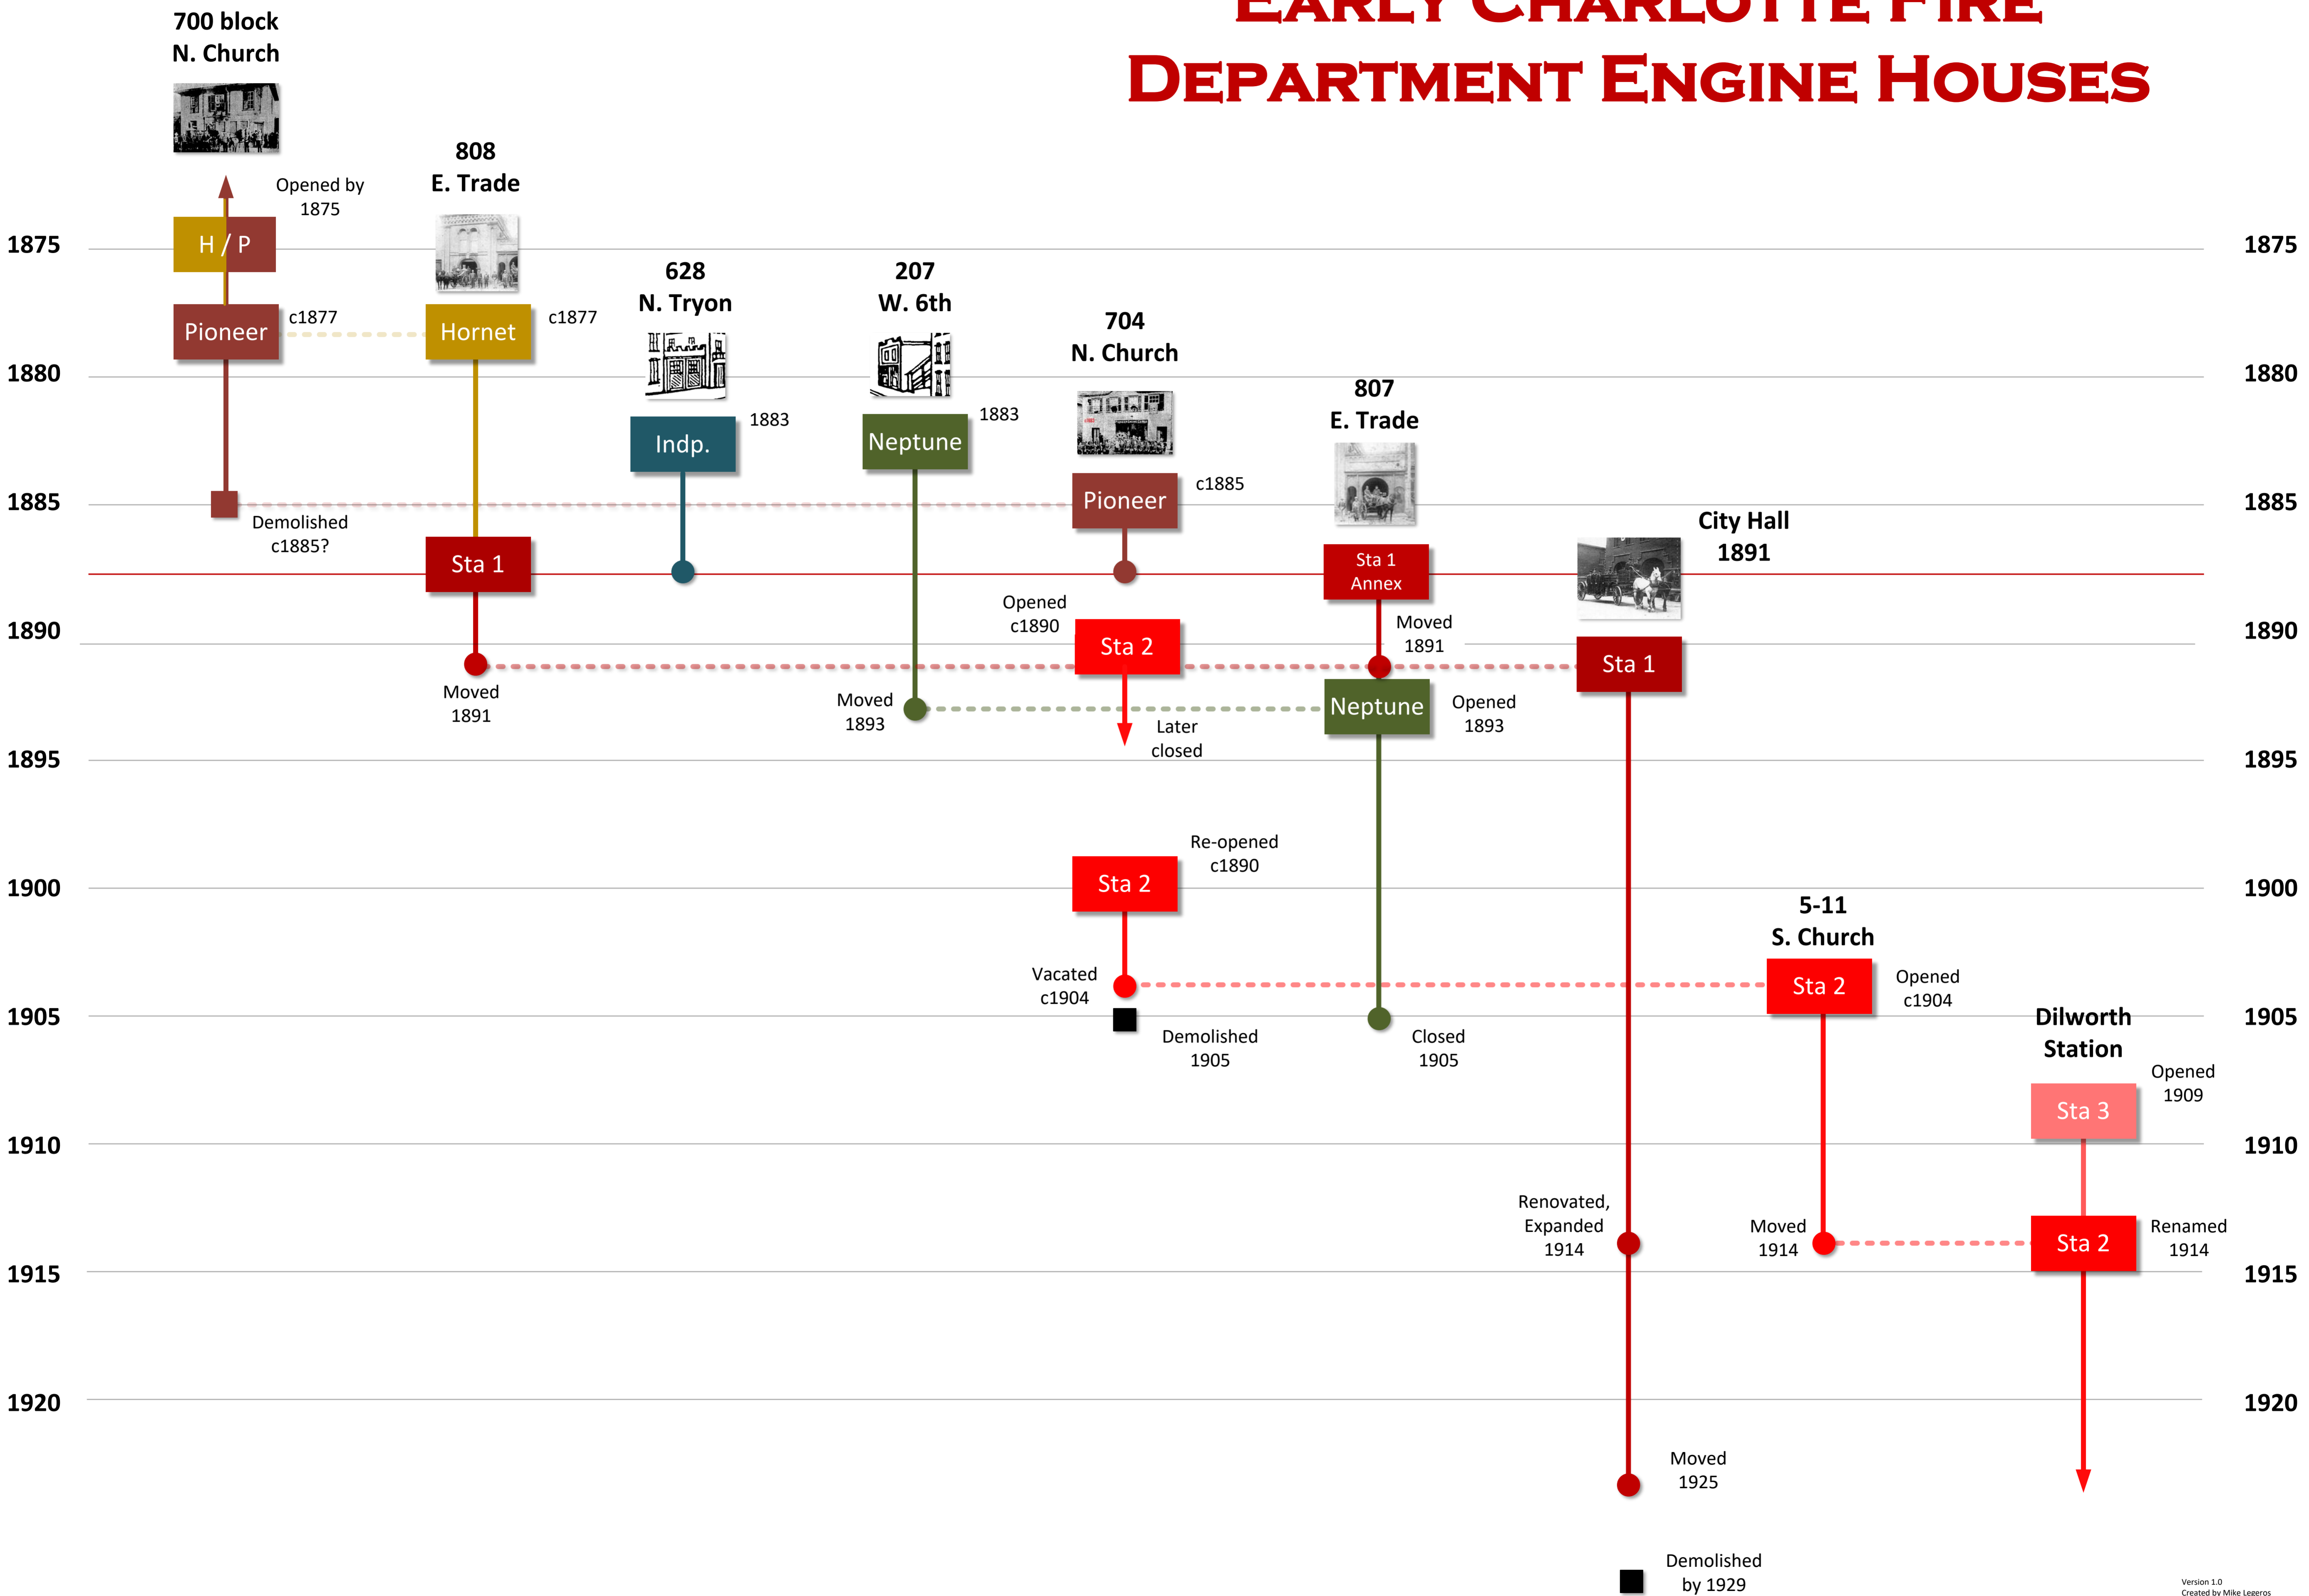

# EARLY CHARLOTTE FIRE DEPARTMENT ENGINE HOUSES

Version 1.0  
Created by Mike Legeros  
Last updated March 17, 2022