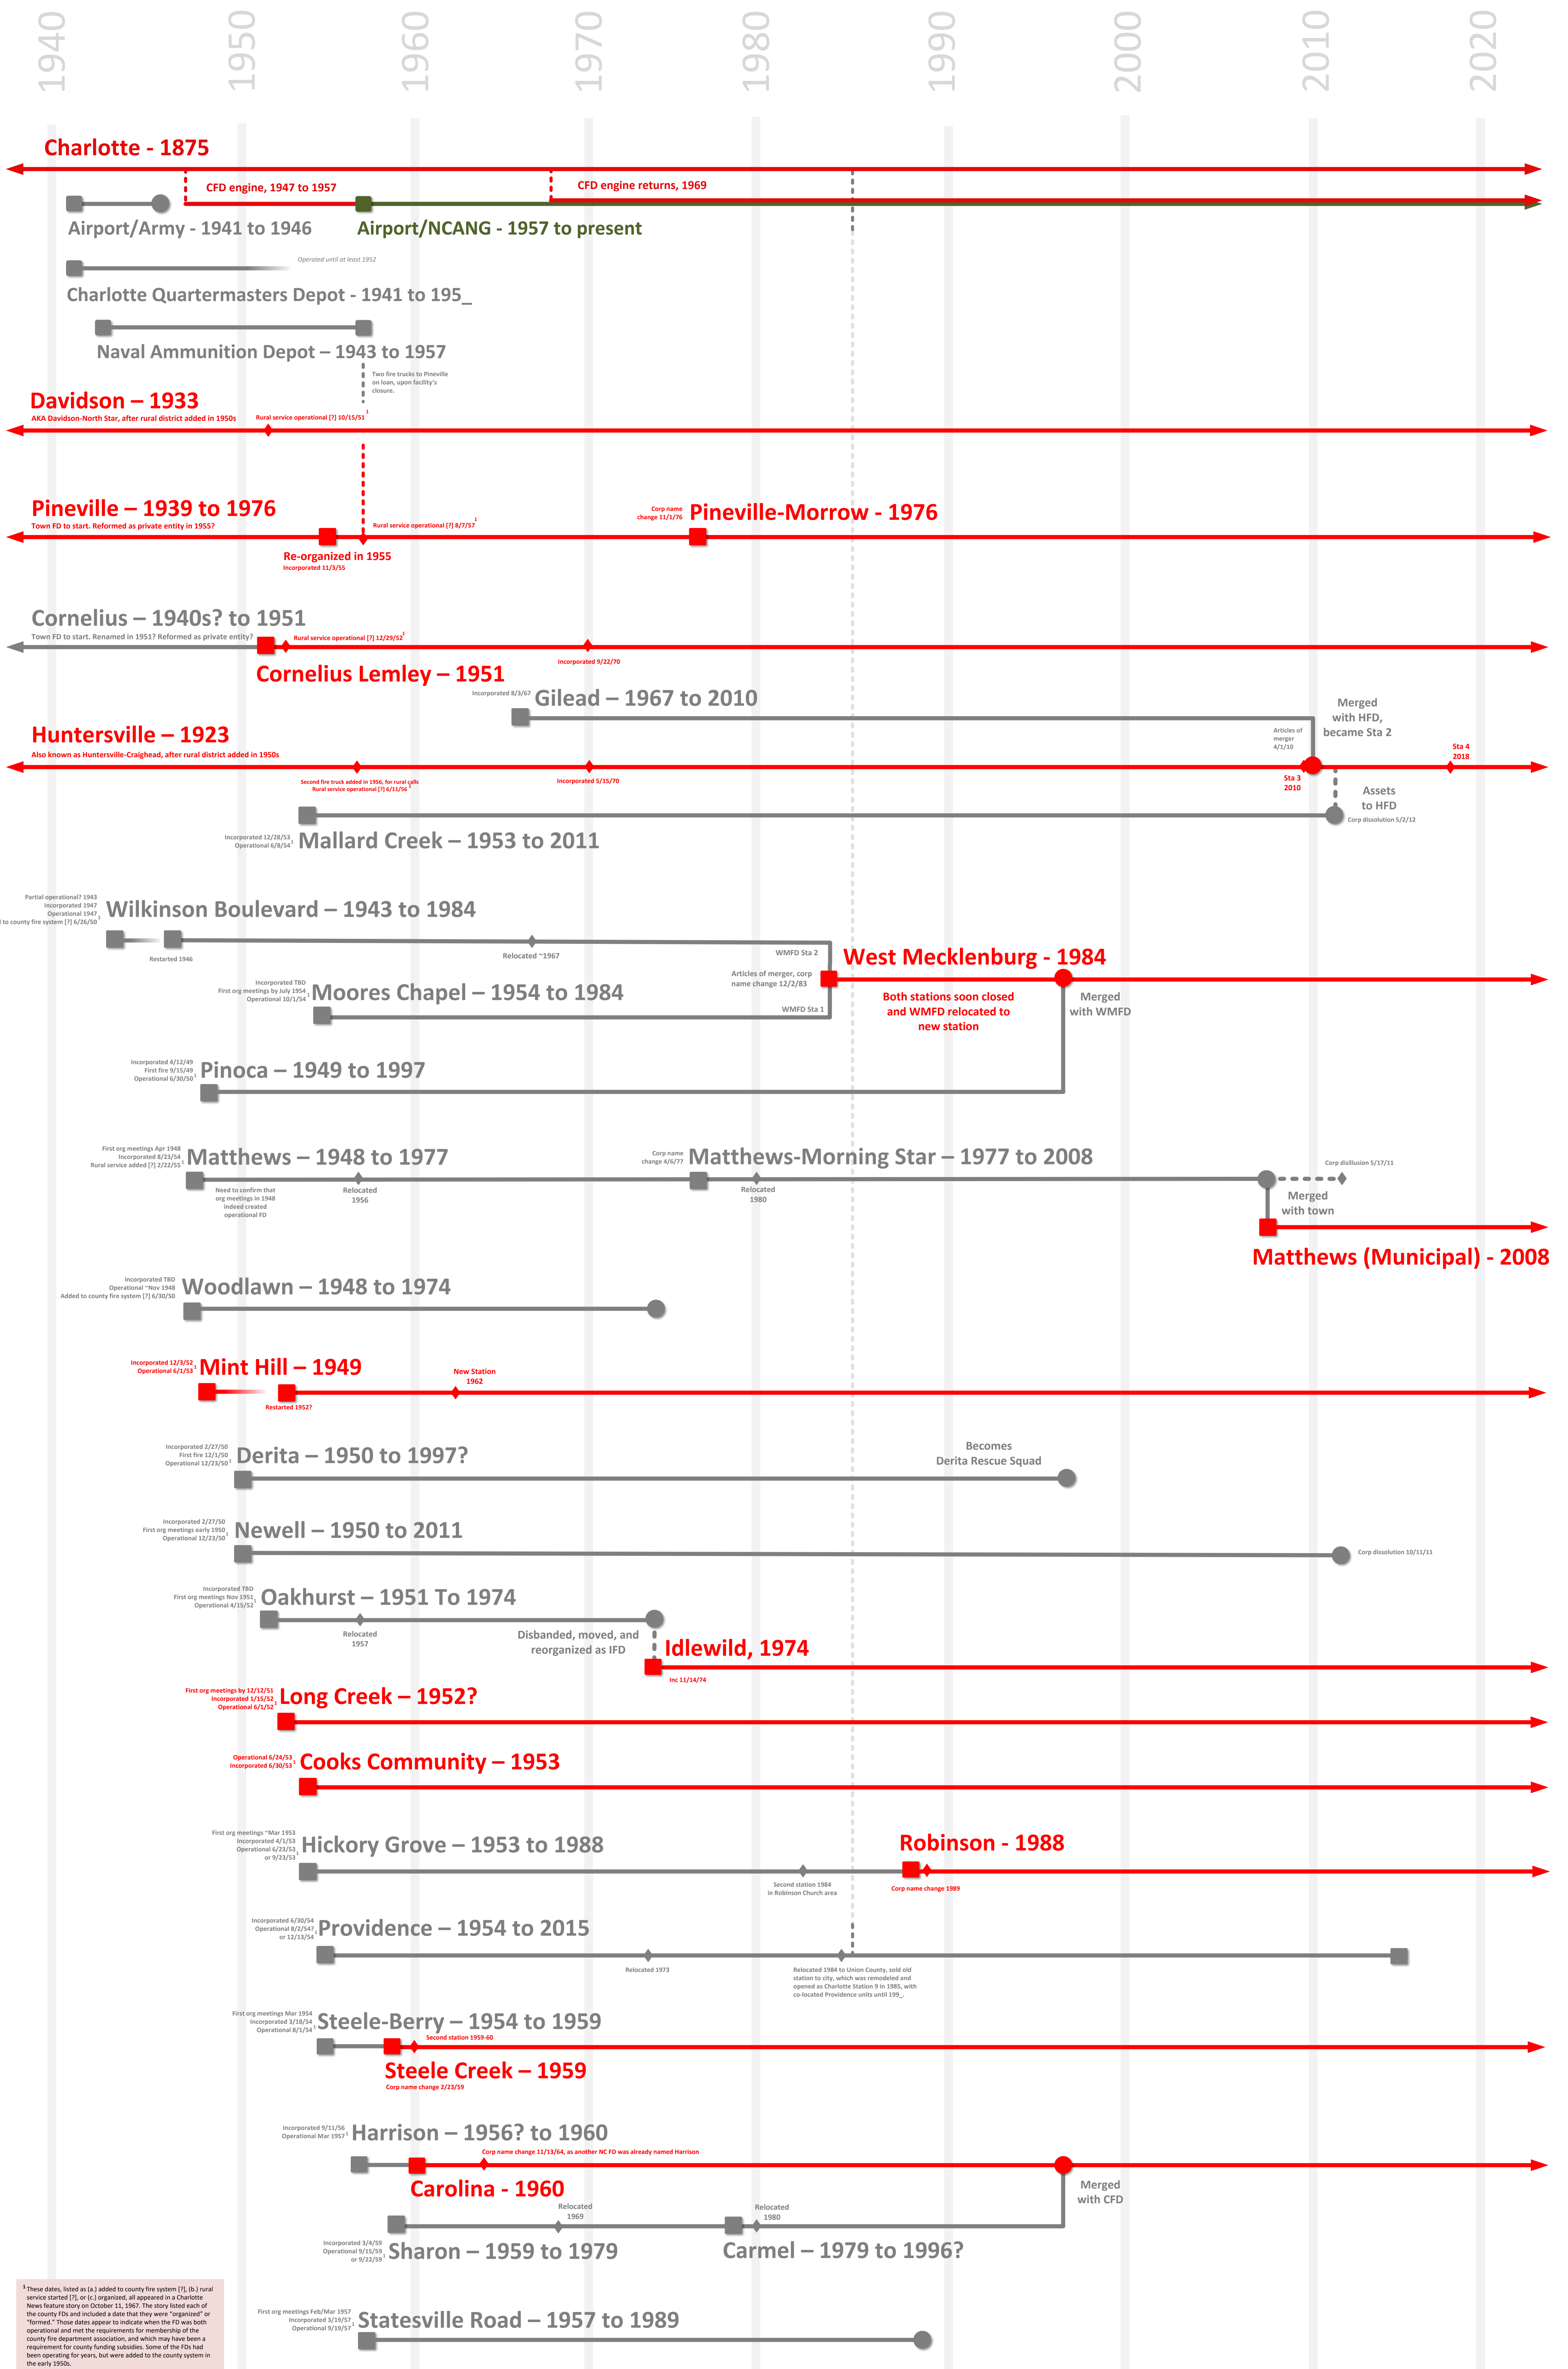

MECKLENBURG COUNTY FIRE DEPARTMENTS VISUAL HISTORY