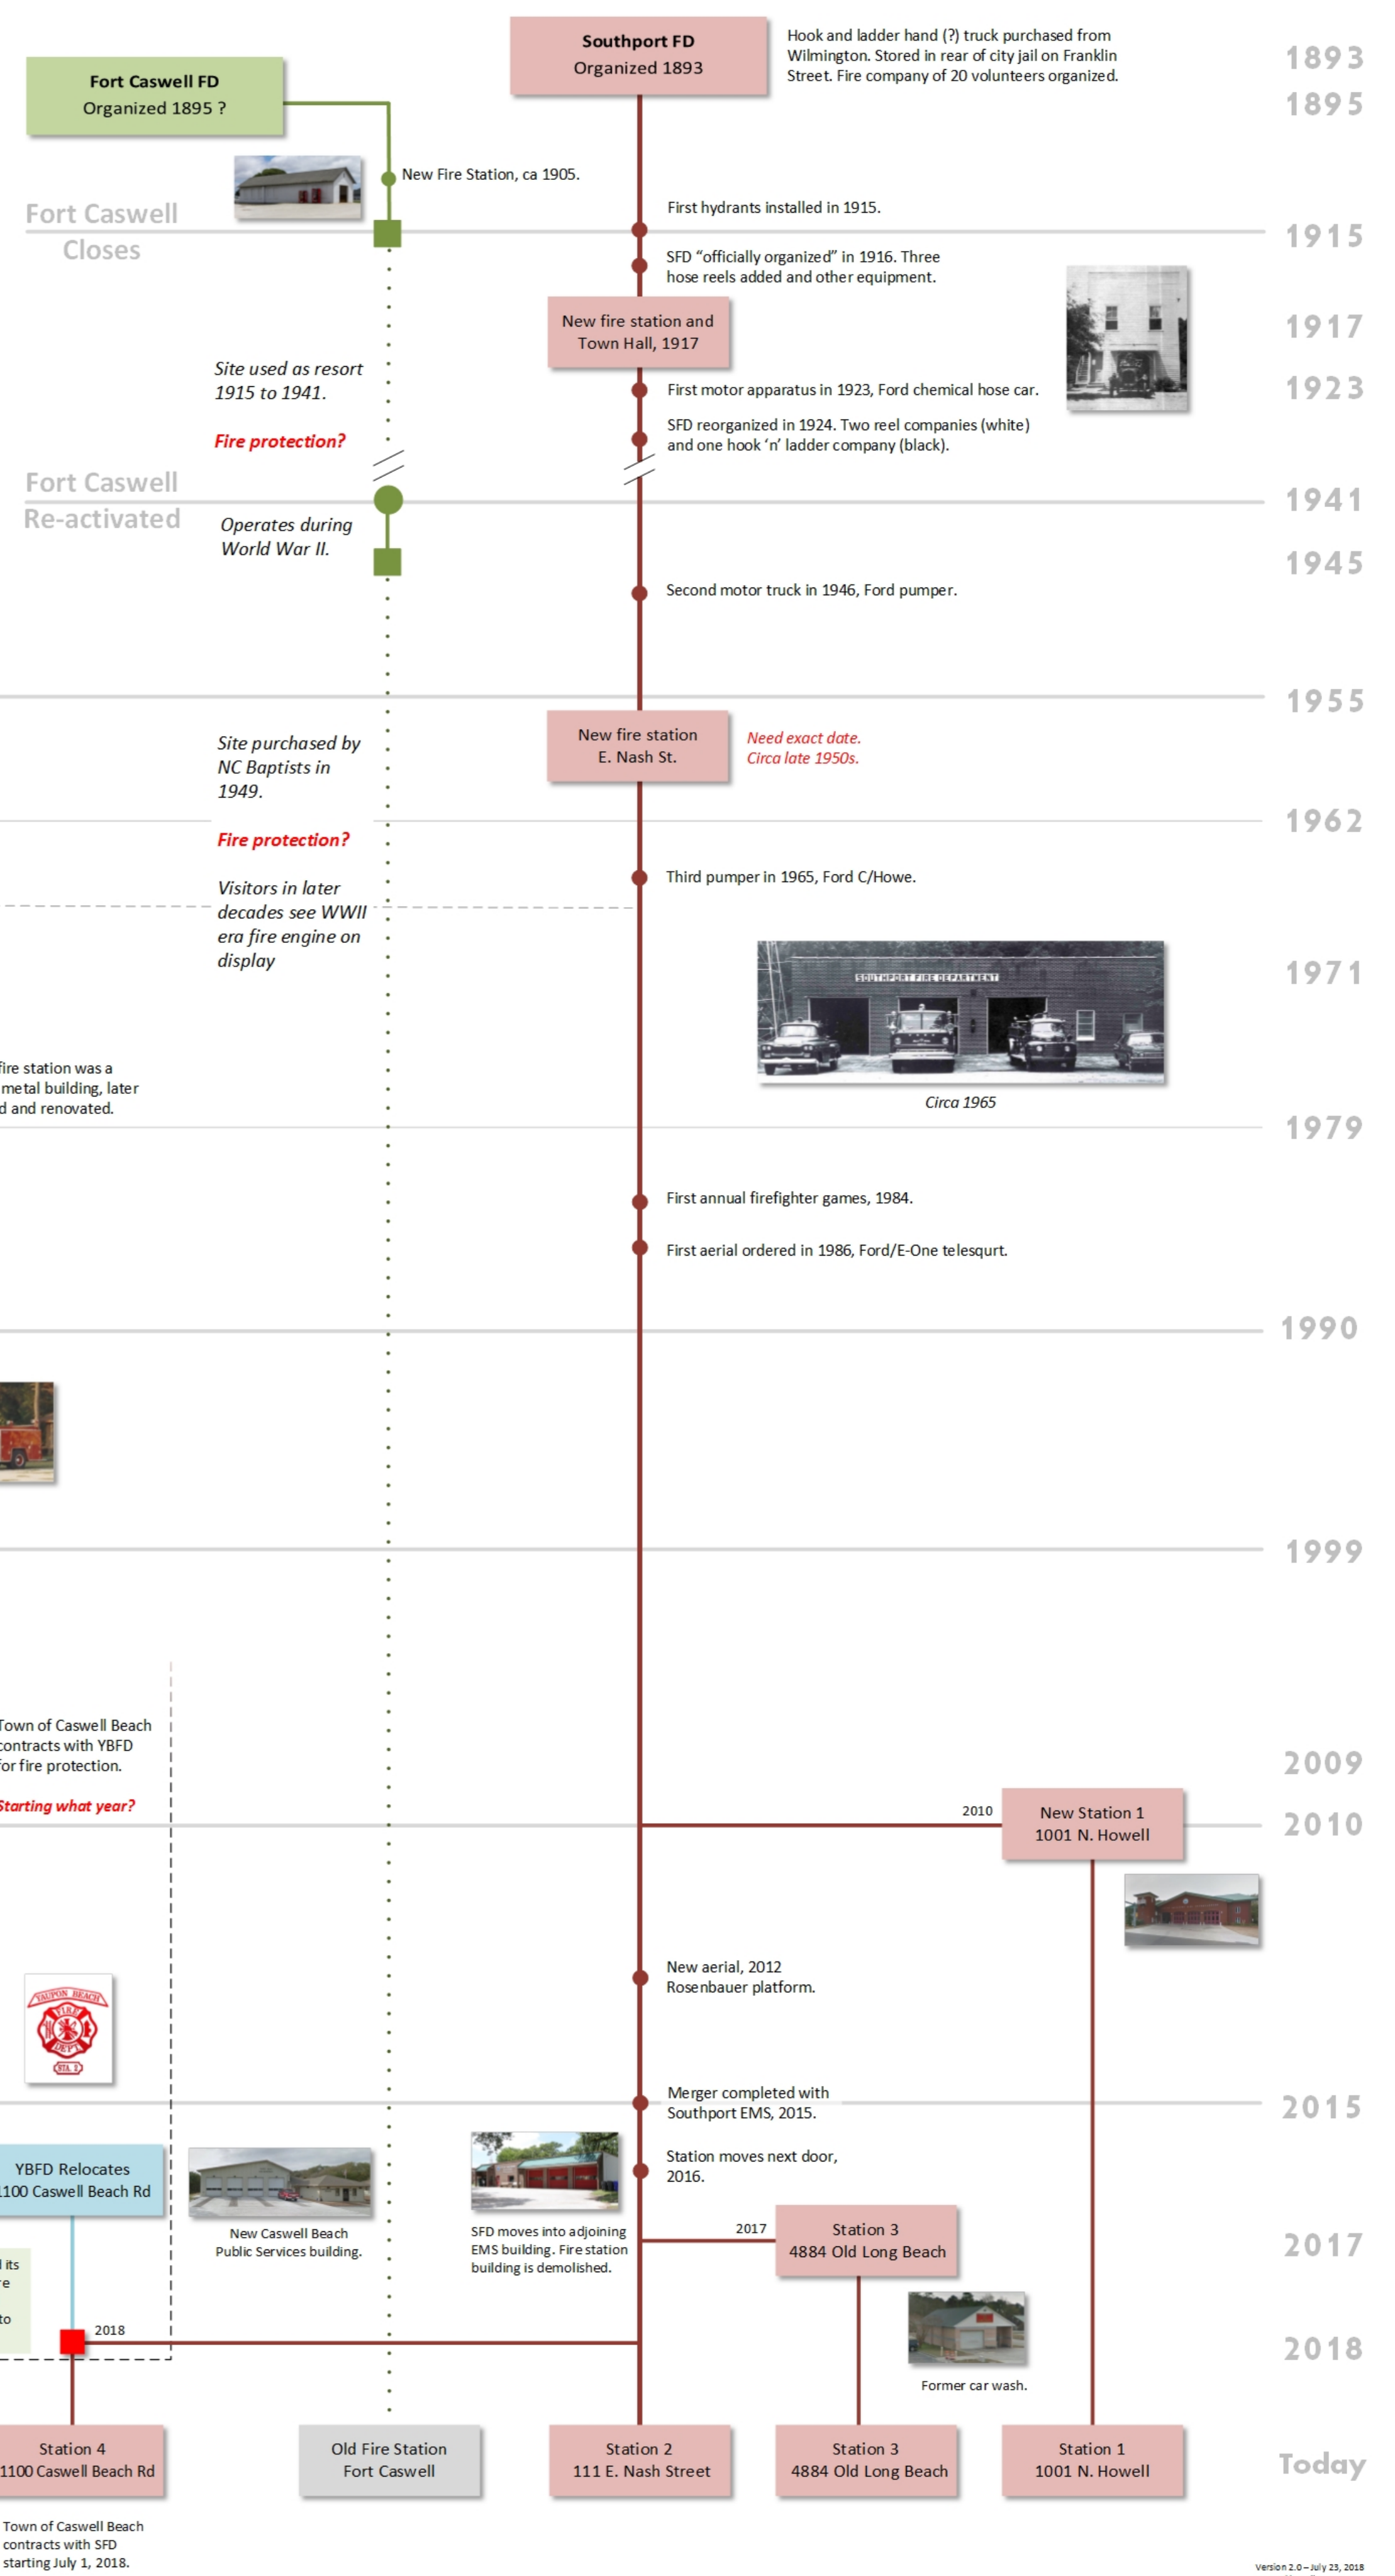

SOUTHPORT, OAK ISLAND, LONG BEACH, YAUPON BEACH FORT CASWELL FIRE DEPARTMENT FAMILY TREE

1955
1962
1966
1971
1979
1990
1999
2009
2010
2015
2017
2018
Today

Fact Checking

- Need date second story added to original Long Beach fire station.
- Need date for closure of Oak Island Town Hall fire station.
- Need date for demolition of old Oak Island Town Hall fire station.
- Town of Oak Island contracted with YBFD beginning when? 1996?