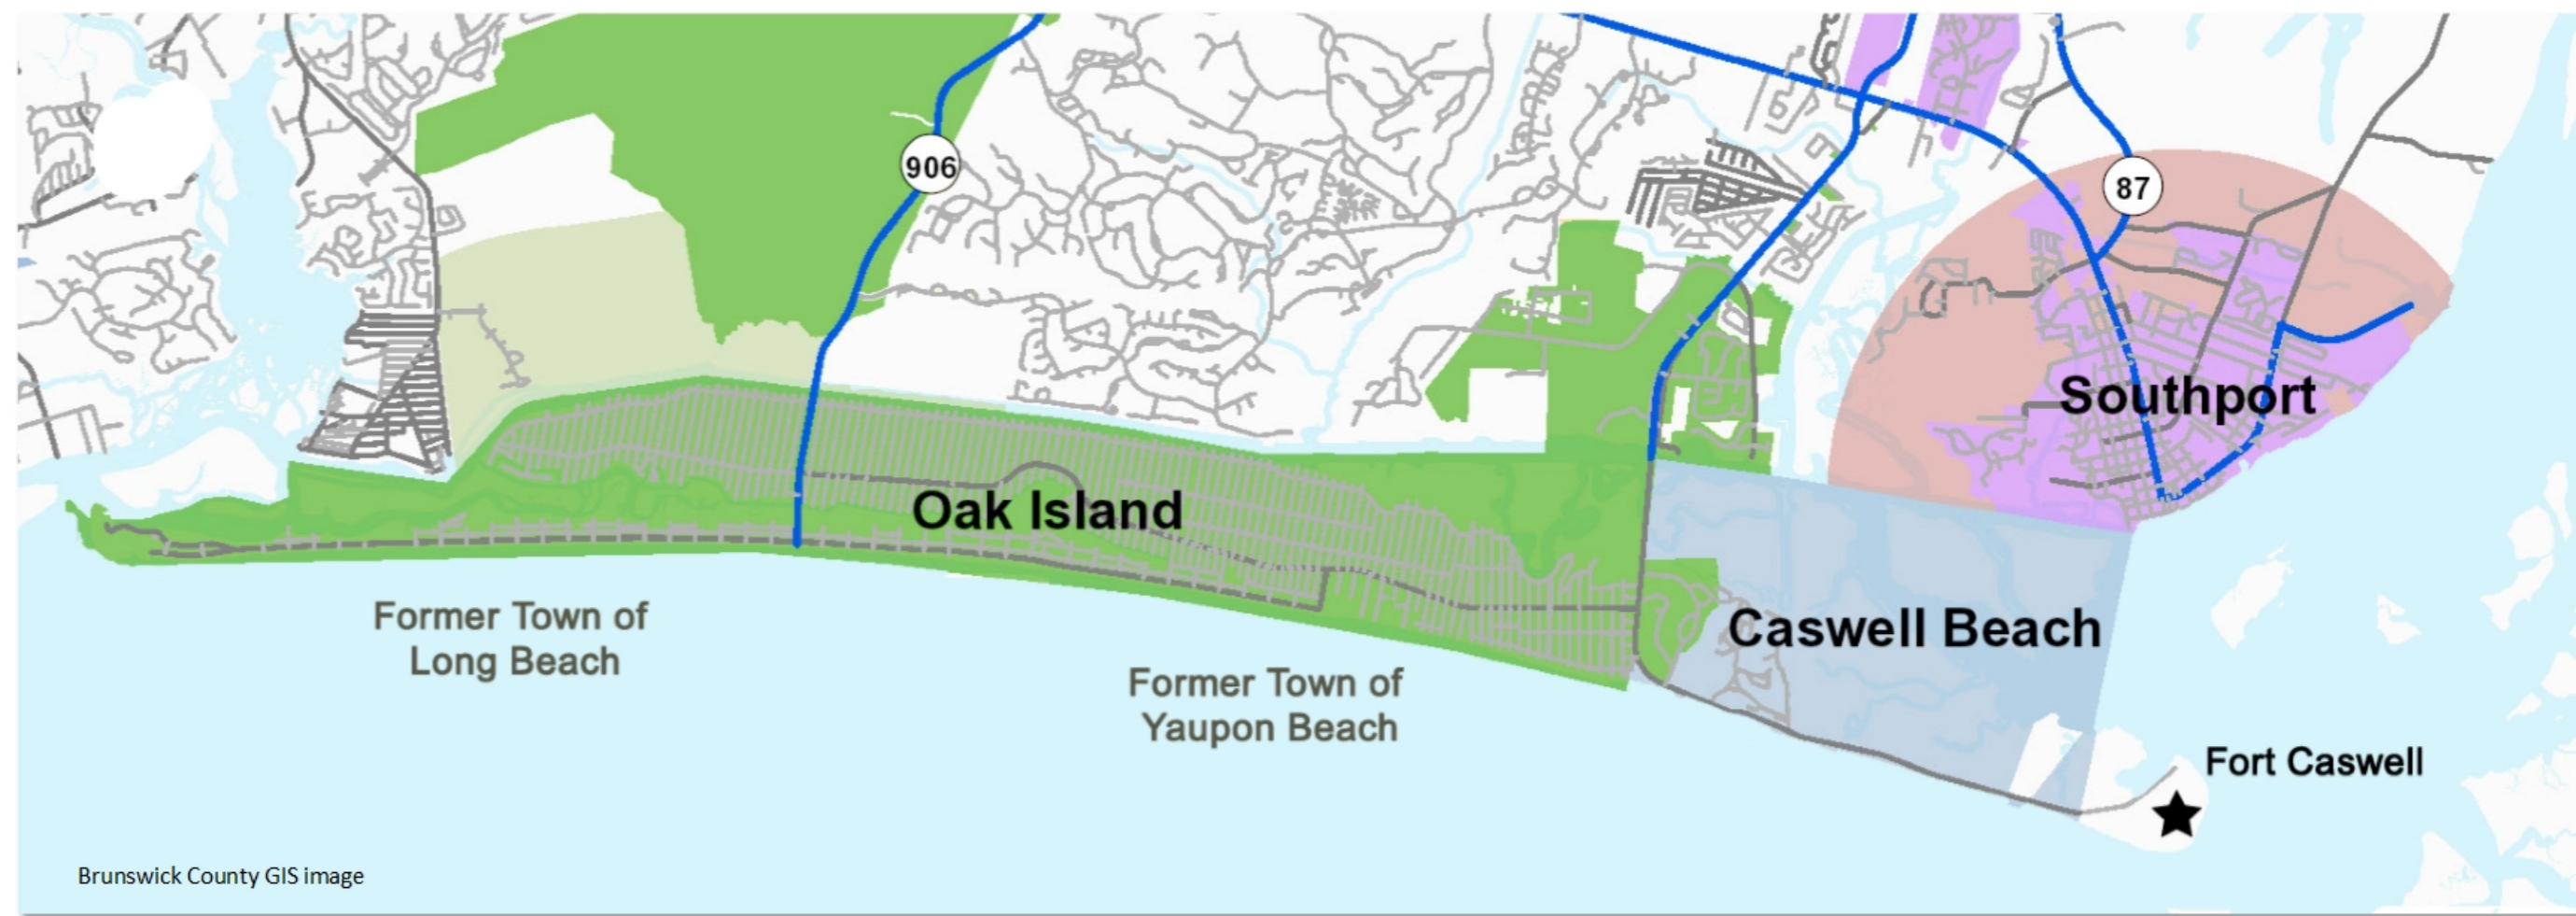

SOUTHPORT, OAK ISLAND, LONG BEACH, YAUPON BEACH FORT CASWELL FIRE DEPARTMENT FAMILY TREE

1955
1962
1966
1971
1979
1990
1999
2009
2010
2015
2017
2018
Today

Fact Checking

- Need date second story added to original Long Beach fire station.
- Need date for closure of Oak Island Town Hall fire station.
- Need date for demolition of old Oak Island Town Hall fire station.
- Town of Oak Island contracted with YBFD beginning when? 1996?