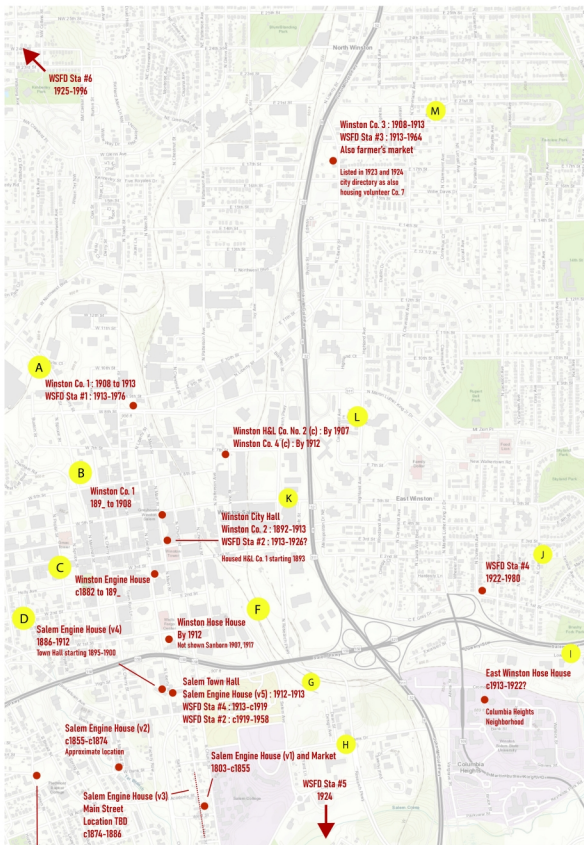

M

Earlier

K

J

I

F

G

H